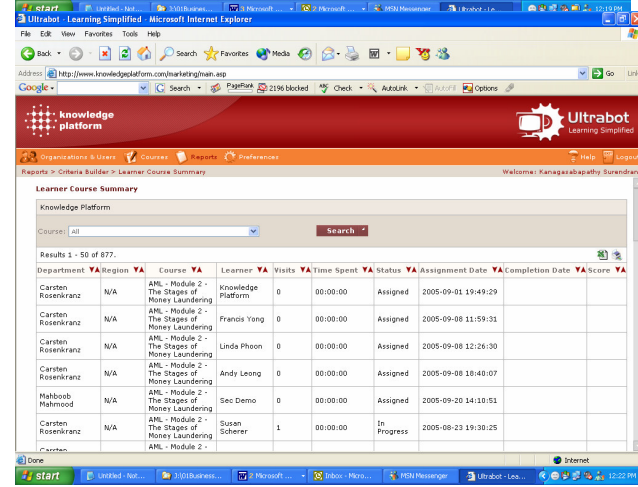

For more information and for a demo access, please contact Carsten Rosenkranz at crosenkranz@knowledgeplatform.com or at + 65 6325 9733.