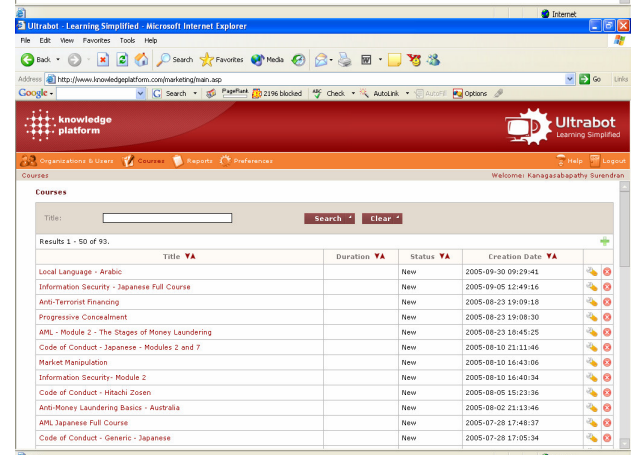

For more information and for a demo access, please contact Carsten Rosenkranz at crosenkranz@knowledgeplatform.com or at + 65 6325 9733.